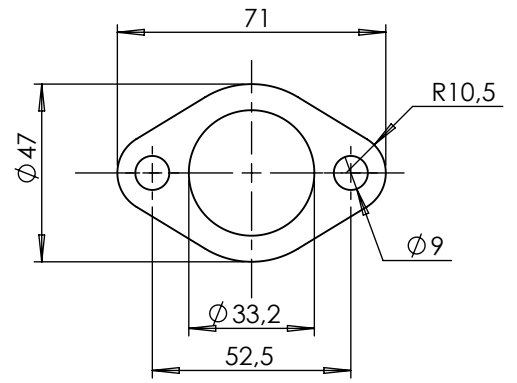

DB-Killer N°63
Cod.3014225801

Bushing
Cod. 204640

Flange 43E Sp. 5mm
Cod. 206308

WARNING

it is advisable to optimize the carburation by remapping the stock ECU or by adopting an additional ECU unit.

ART.14327E