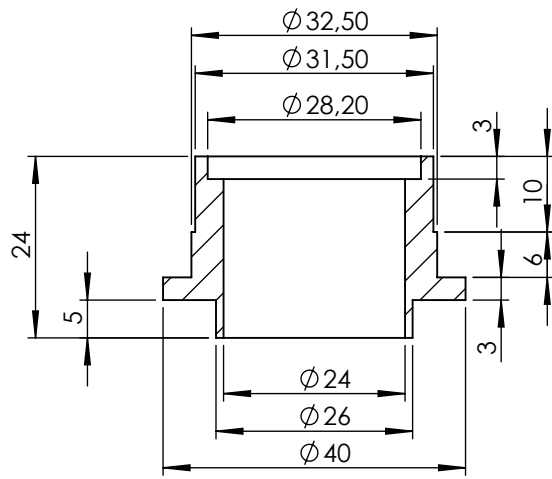

DB-Killer N°63
Cod.3014225801

Bushing
Cod. 204640

Flange 43E Sp. 5mm
Cod. 206308

WARNING

it is advisable to optimize the carburation by remapping the stock ECU or by adopting an additional ECU unit.

ART.14327E

HONDA PCX 125

FULL SYSTEM 1/1 - LV ONE EVO - STAINLESS STEEL