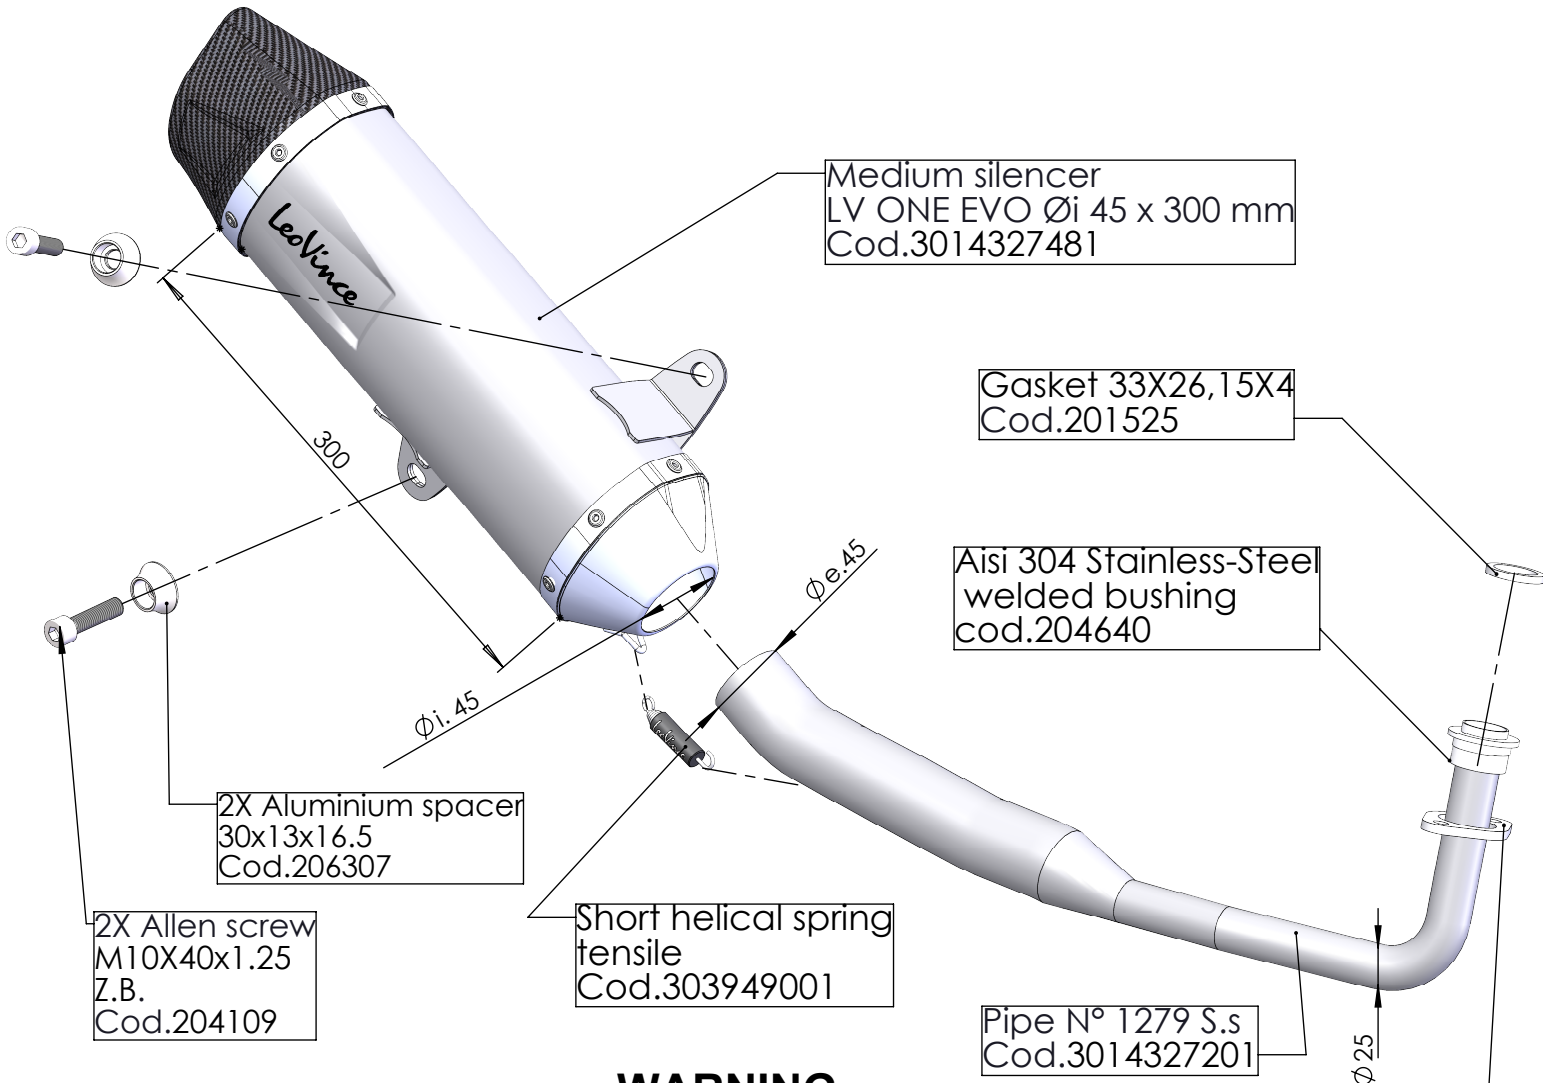

DB-Killer N°63
Cod.3014225801

Bushing
Cod. 204640

Flange 43E Sp. 5mm
Cod. 206308

WARNING

it is advisable to optimize the carburation by remapping the stock ECU or by adopting an additional ECU unit.

ART.14327E

HONDA PCX 125

FULL SYSTEM 1/1 - LV ONE EVO - STAINLESS STEEL