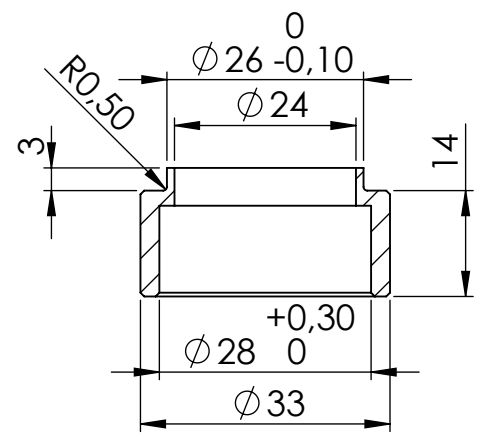

Flange 57F sp.6 mm  
cod.083457014

Bushing cod.206583

**ART. 15237B**

HONDA MSX 125 / GROM

FULL SYSTEM - LV 10 - STAINLESS S. BLACK