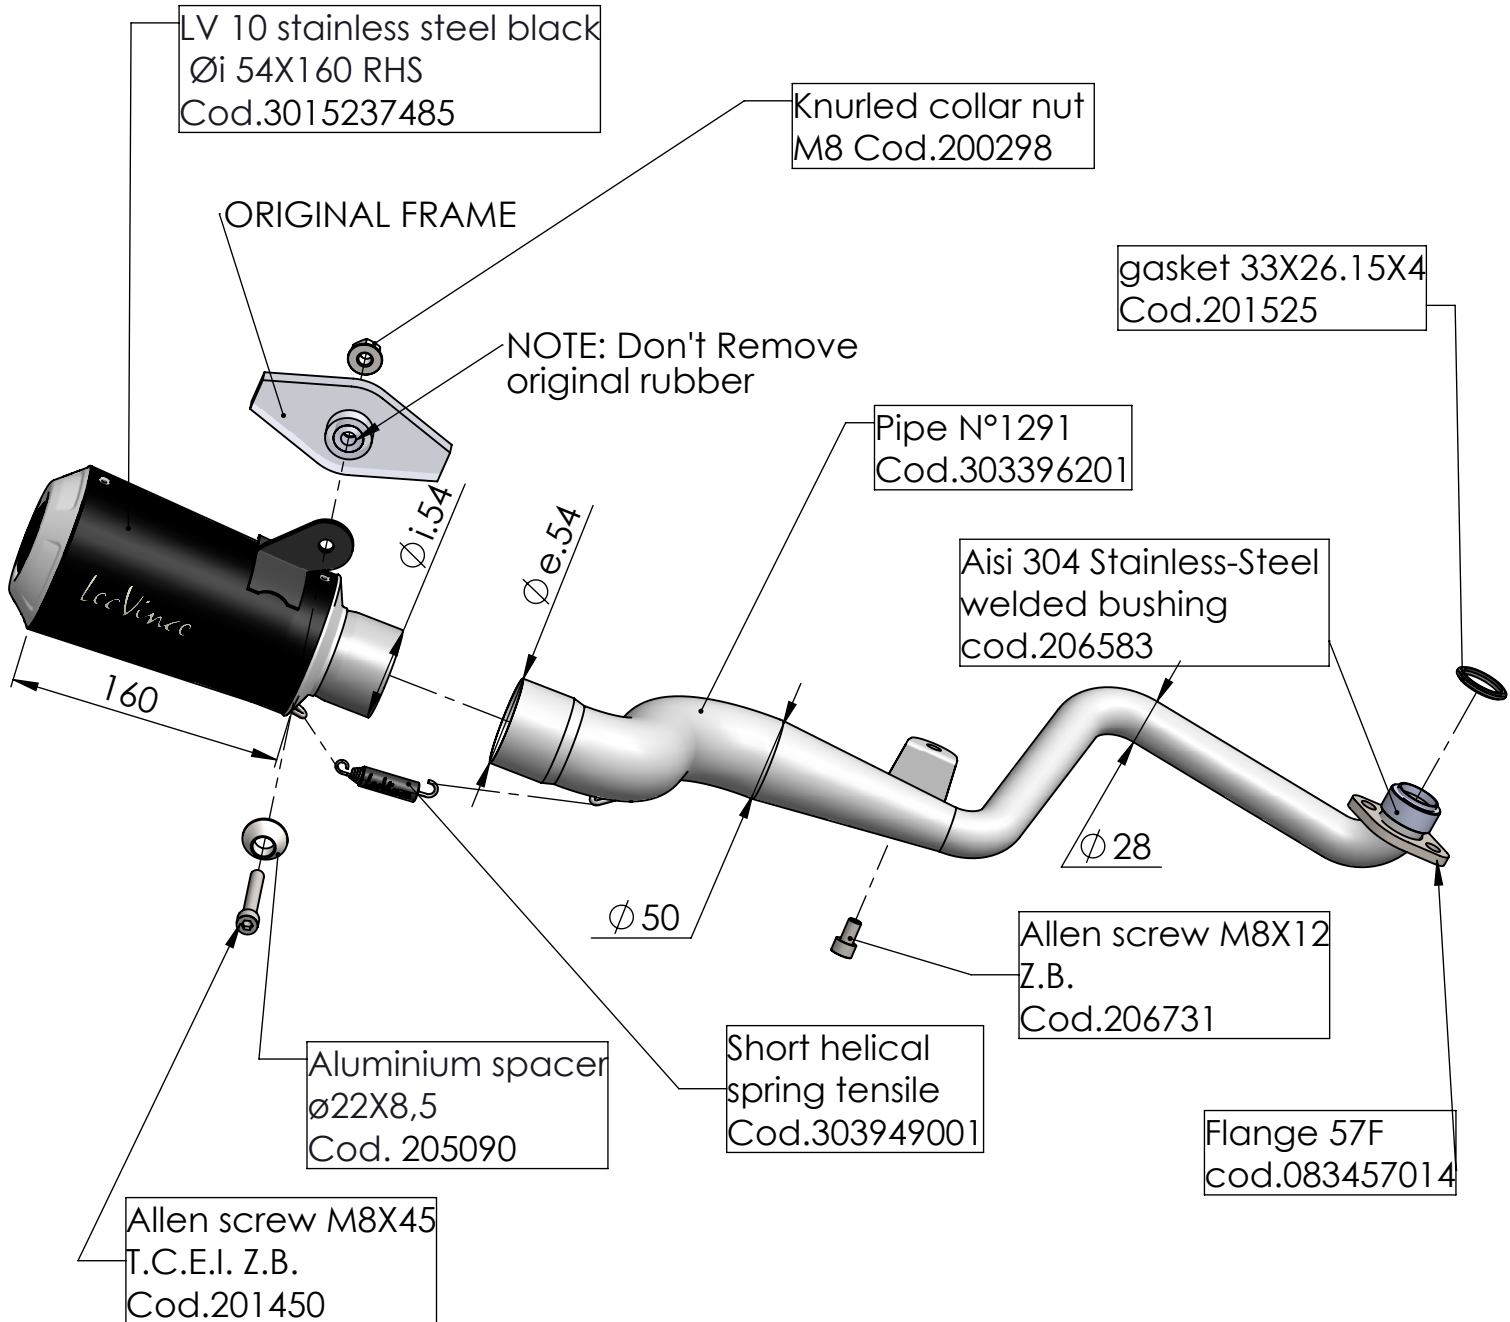

Flange 57F sp.6 mm  
cod.083457014

Bushing cod.206583

**ART. 15237B**

HONDA MSX 125 / GROM

FULL SYSTEM - LV 10 - STAINLESS S. BLACK