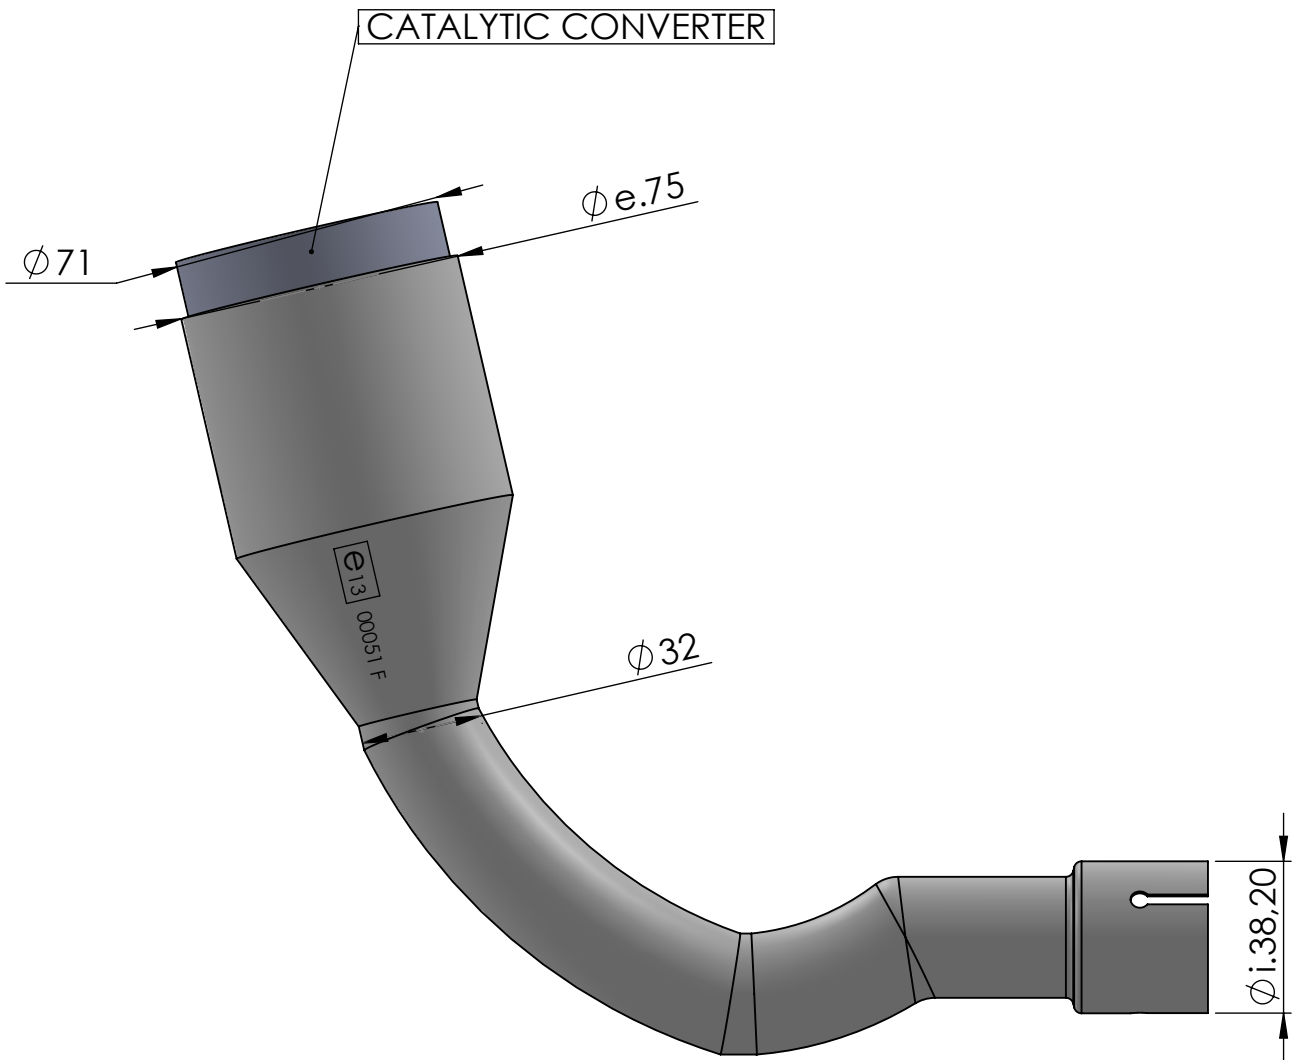

EU- APPROVED CATALYTIC CONVERTER MANIFOLD

ART. 16042

VESPA GTS 300 HPE / RACING SIXTIES / SUPER / SEI GIORNI /
SPORT / TECH / TOURING

SUITABLE FOR LEOVINCE ART. 14362E-14362EK-14071-14071K