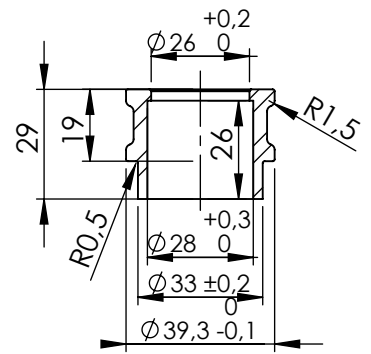

S.s. Flange
Cod.206443R

S.s. Bushing
Cod.206442R

S.s end cup set
cod.309746701R

S.s. black bracket
cod.3015246561R

S.s. bushing
cod.206442R

S.s. flange
cod.206443R

BIKE'S FRAME

Outer sleeve
replacement kit
cod.309746010R

OPTIONAL
cod.5683

Manifold kit
cod.3014390202R

Pipe s.s.
cod.3015246202R

Muffler kit
Cod.309746481R

Muffler repack kit
cod.414204R

Spring and rubber
replacement kit
Cod.303949001R

ART. 15246 - SPARE PARTS

HONDA CB 125 R Neo Sports Café

Ⓐ FITTING KIT cod.3015246601R