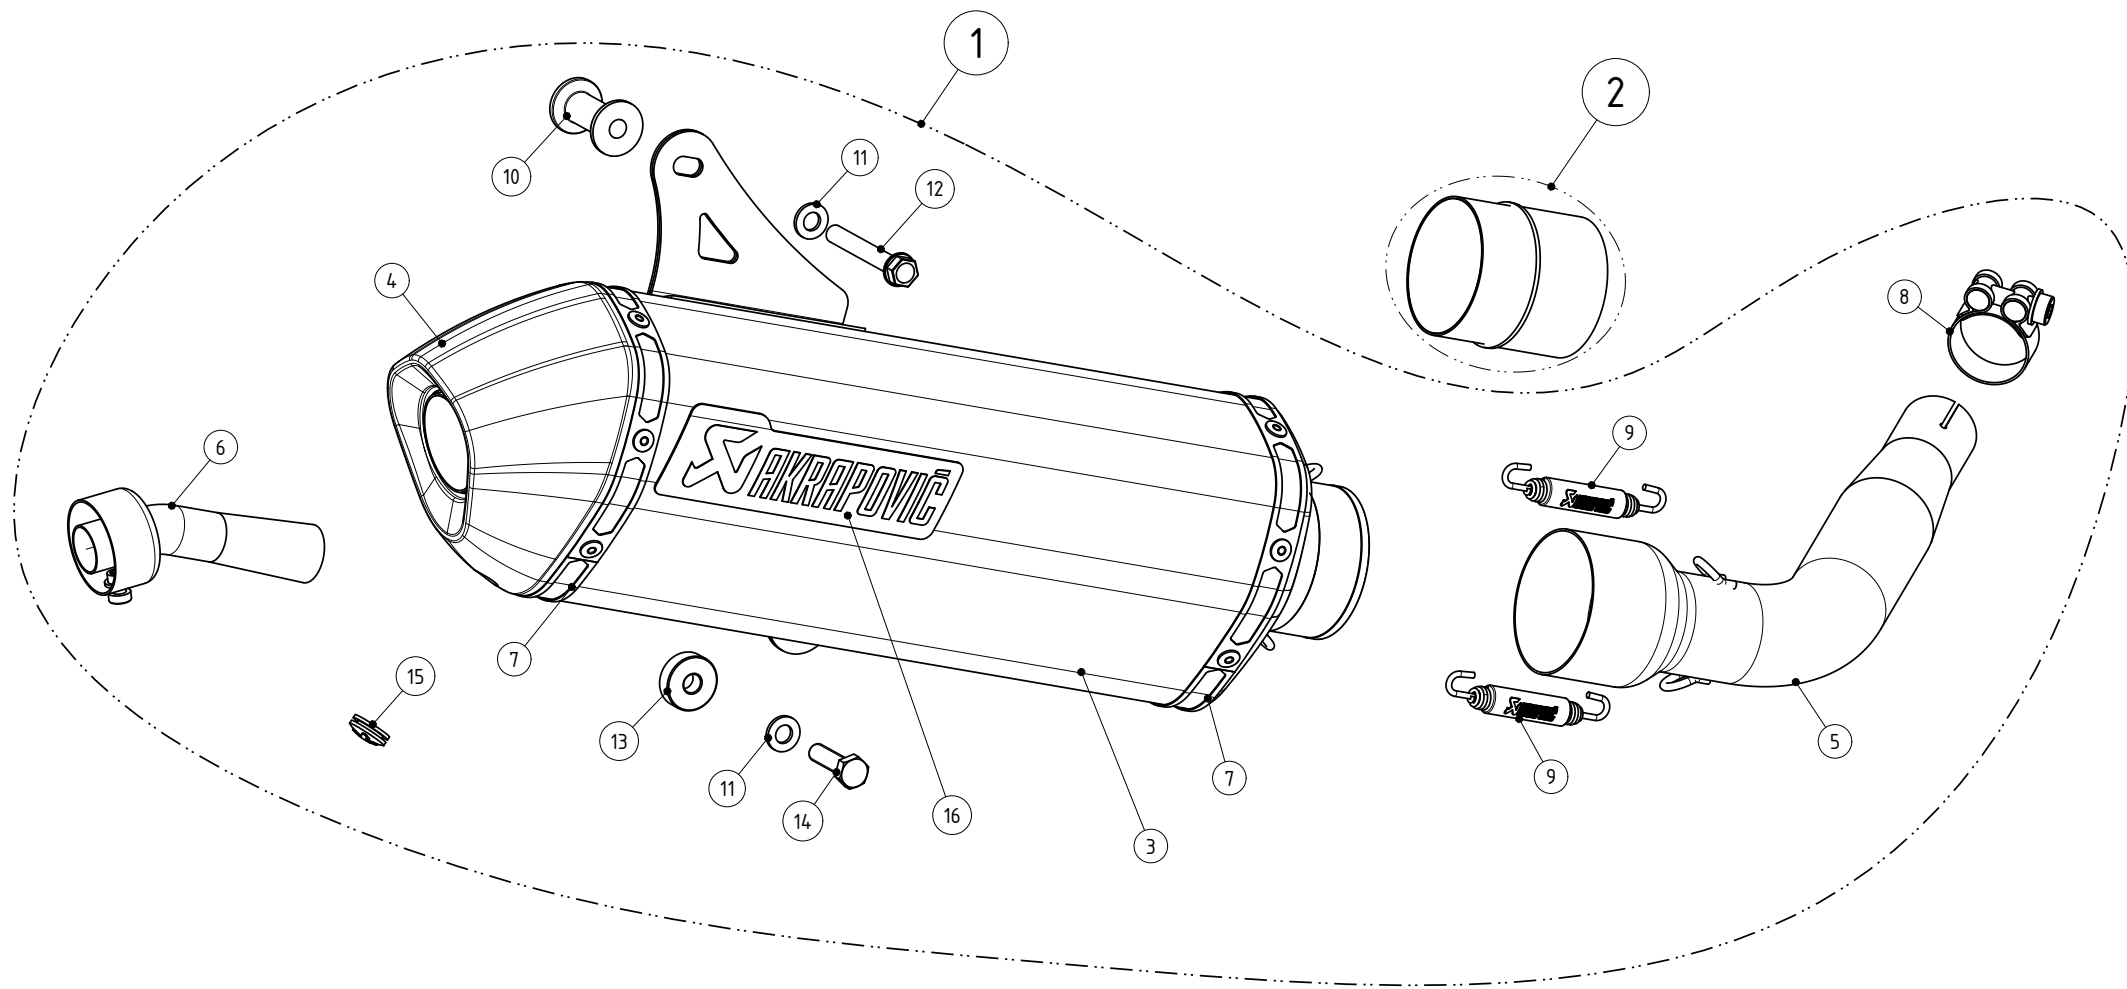

WARNING! EC TYPE APPROVAL IS VALID ONLY WHEN OPTIONAL CATALYTIC CONVERTER IS INSTALLED!

CAUTION: THE AKRAPOVIC EXHAUST SYSTEM IS NOT COMPATIBLE FOR COMBINATION WITH THE VESPA ORIGINAL CHROME KIT OR REAR SIDE PROTECTION!

MUFFLER REPAIR KITS

REPACK	17
SLEEVE	18

No.	SALES CODE	DESCRIPTION	QTY.
1	S-VE3SO4-HRSS	slip on system	1
2	P-KAT-028	catalyst	1
3	M-HR02702SS/10	muffler SS	1
4	V-EC146	end cap CA	1
5	L-VE3SO1SS	link pipe SS	1
6	V-TUV018	insert SS	1
7	P-TT45	belt TI for SS sleeve	1
8	P-R52	clamp SS	1
9	P-S1	spring	2
10	P-DR43	bush AL	1
11	P-DR4	washer SS	2
12	P-FB12	bolt	1
13	P-DR44	bush AL	1
14	P-FB11	bolt	1
15	P-GUV004	rubber insert	1
16	P-HST4ALMONO	sticker mono AL	1
17	P-RPCK58	muffler repack kit	1
18	P-RKS367	muffler sleeve kit	1