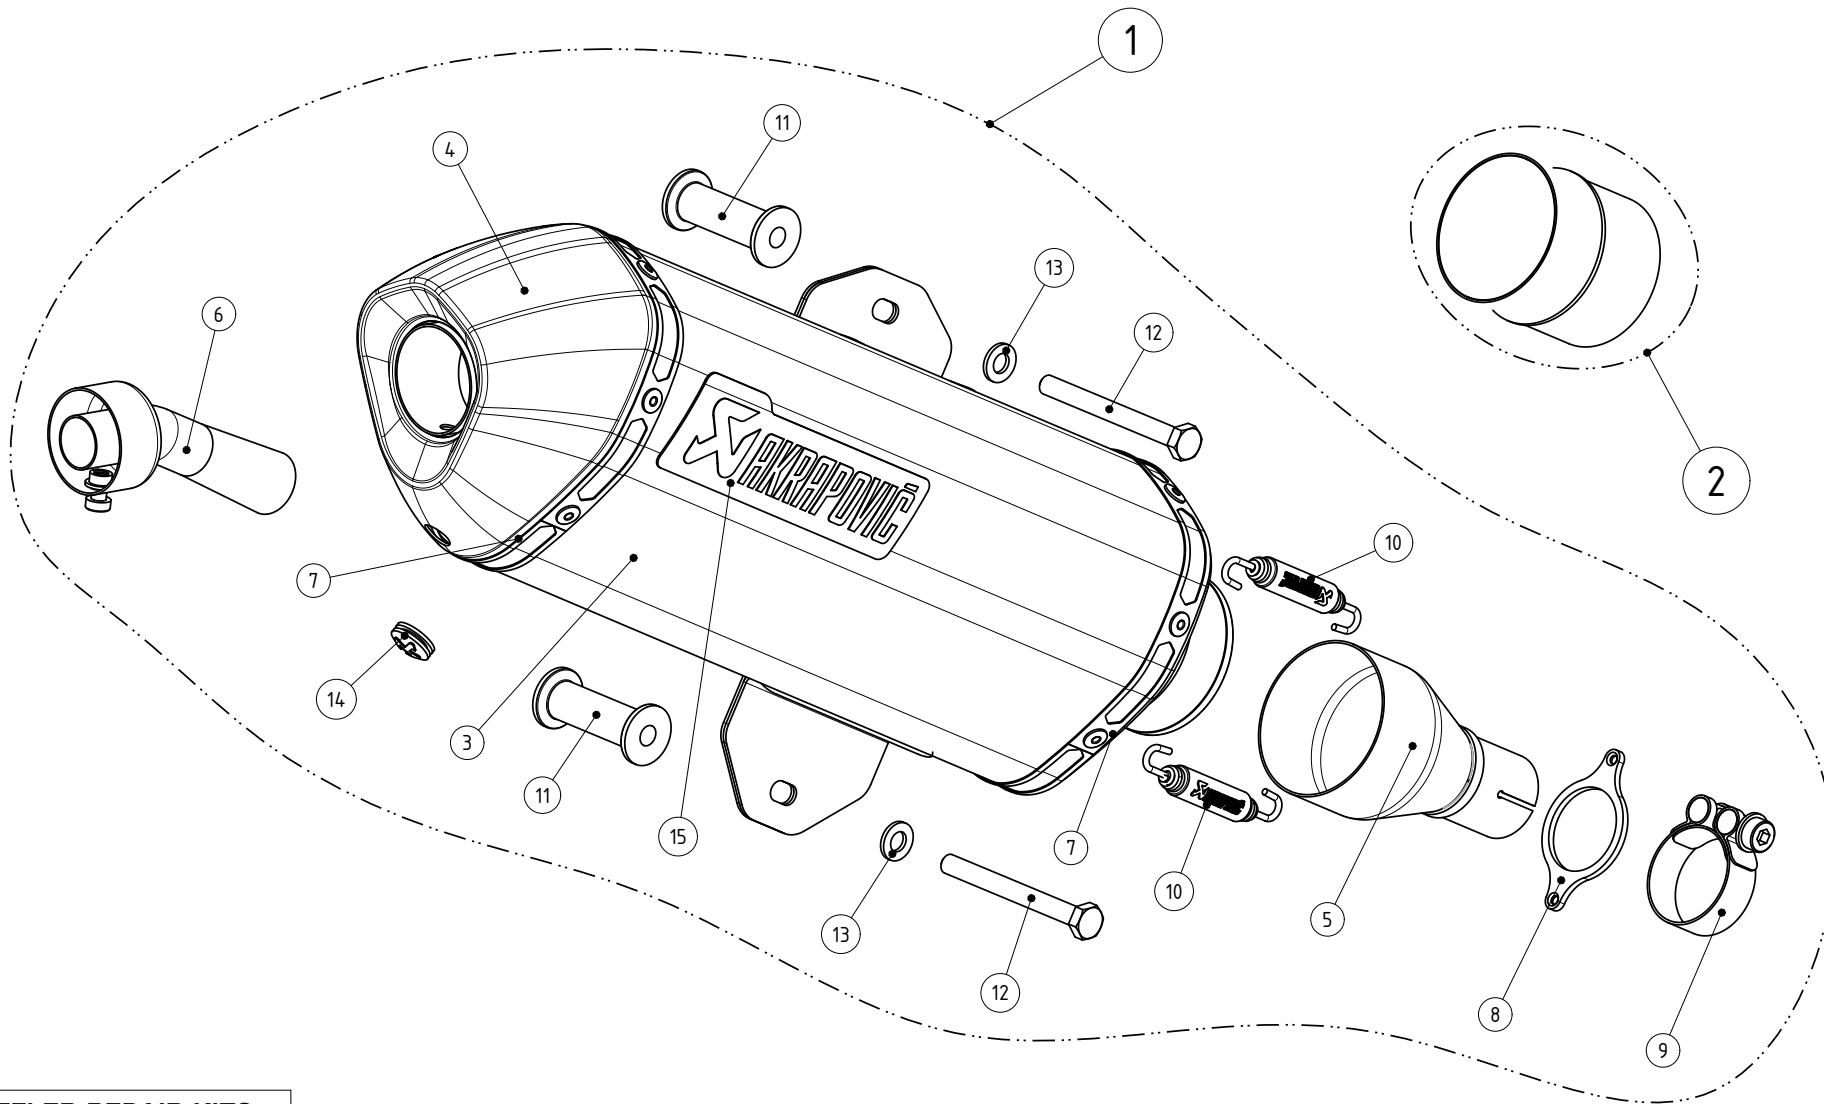

WARNING! EC TYPE APPROVAL IS VALID ONLY WHEN OPTIONAL CATALYTIC CONVERTER IS INSTALLED!

MUFFLER REPAIR KITS	
REPACK	16
SLEEVE	17

No.	SALES CODE	DESCRIPTION	QTY.
1	S-PI3SO6-HRSS	slip on system	1
2	P-KAT-028	catalyst	1
3	M-HR02702SS/9	muffler SS	1
4	V-EC146	end cap CA	1
5	L-PI3SO1SS	link pipe	1
6	V-TUV018	insert SS	1
7	P-TT45	belt TI for SS sleeve	2
8	P-F51	flange SS	1
9	P-R52	clamp SS	1
10	P-S2	spring	2
11	P-DR59	distance ring AL	2
12	P-FB76	bolt	2
13	P-DR4	washer SS	2
14	P-GUV004	rubber insert	1
15	P-HST4ALMONO	sticker mono AL	1
16	P-RPCK58	muffler repack kit	1
17	P-RKS366	muffler sleeve kit	1